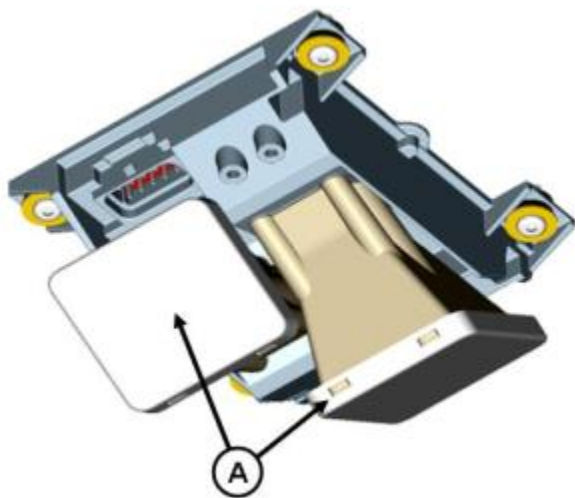

John Deere Tractors with Radar Speed Warning Systems

Dual-beam radar emission horns

Radar Speed Warnings Systems are installed on many John Deere Tractors. These radar devices can provide up to 1km K Band warning to an approaching driver with a Safety Radar Detector.

- **Autoload (use radar sensor coder9023)**
 1. **9020 Series Tractor**
 - 9320 Tractor
 - 9420 Tractor
 - 9520 Tractor
 2. **9030 Series Tractor**
 - 9330 Tractor
 - 9430 Tractor
 - 9530 Tractor
 - 9630 Tractor
 3. **9020 Series Scrap Tractor**
 - 9320E Scrap Tractor
 - 9420E Scraper Tractor
 - 9520E Scraper Tractor
 4. **9030 Series Scrap Tractor**
 - 9430E Scraper Tractor
 - 9530E Scraper Tractor
 - 9630E Scraper Tractor
- **Radar Sensor (code 9023) for the following tractors**
 1. **7030 Premium Series Small-Frame**
 2. **7030 Series Large-Frame**
 3. **8030 and 9030 Series Tractors (Wheel or Tracks)**
- **Radar Sensor for Sprayers**
 1. **4700 Series**
 - 4700 Sprayer
 - 4710 Sprayer
 - 4720 Sprayer
 - 4730 / 4830 Sprayer
 2. **4900series**
 - 4920 Sprayer
 - 4930 Sprayer