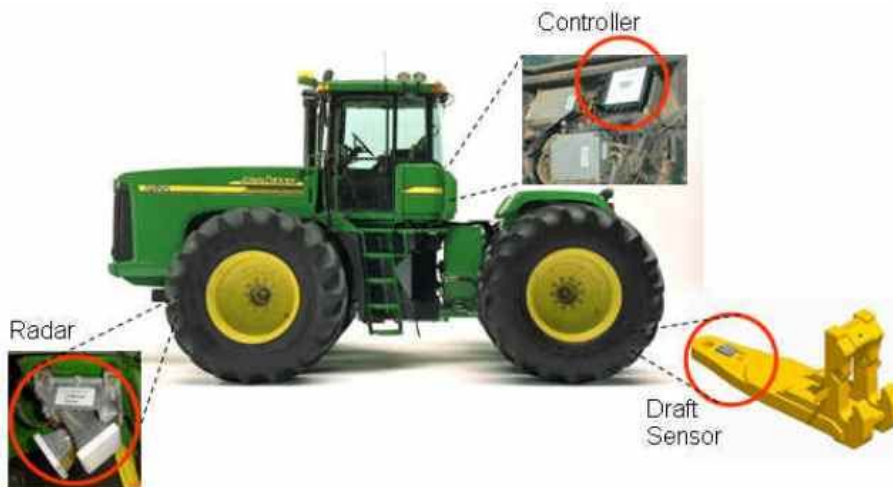

John Deere Tractors with Radar Speed Warning Systems

Dual-beam radar emission horns

Radar Speed Warnings Systems are installed on many John Deere Tractors. These radar devices can provide up to 1km K Band warning to an approaching driver with a Safety Radar Detector.

- **Autoload (use radar sensor coder9023)**
 1. **9020 Series Tractor**
 - 9320 Tractor
 - 9420 Tractor
 - 9520 Tractor
 2. **9030 Series Tractor**
 - 9330 Tractor
 - 9430 Tractor
 - 9530 Tractor
 - 9630 Tractor
 3. **9020 Series Scrap Tractor**
 - 9320E Scrap Tractor
 - 9420E Scraper Tractor
 - 9520E Scraper Tractor
 4. **9030 Series Scrap Tractor**
 - 9430E Scraper Tractor
 - 9530E Scraper Tractor
 - 9630E Scraper Tractor
- **Radar Sensor (code 9023) for the following tractors**
 1. **7030 Premium Series Small-Frame**
 2. **7030 Series Large-Frame**
 3. **8030 and 9030 Series Tractors (Wheel or Tracks)**
- **Radar Sensor for Sprayers**
 1. **4700 Series**
 - 4700 Sprayer
 - 4710 Sprayer
 - 4720 Sprayer
 - 4730 / 4830 Sprayer
 2. **4900series**
 - 4920 Sprayer
 - 4930 Sprayer